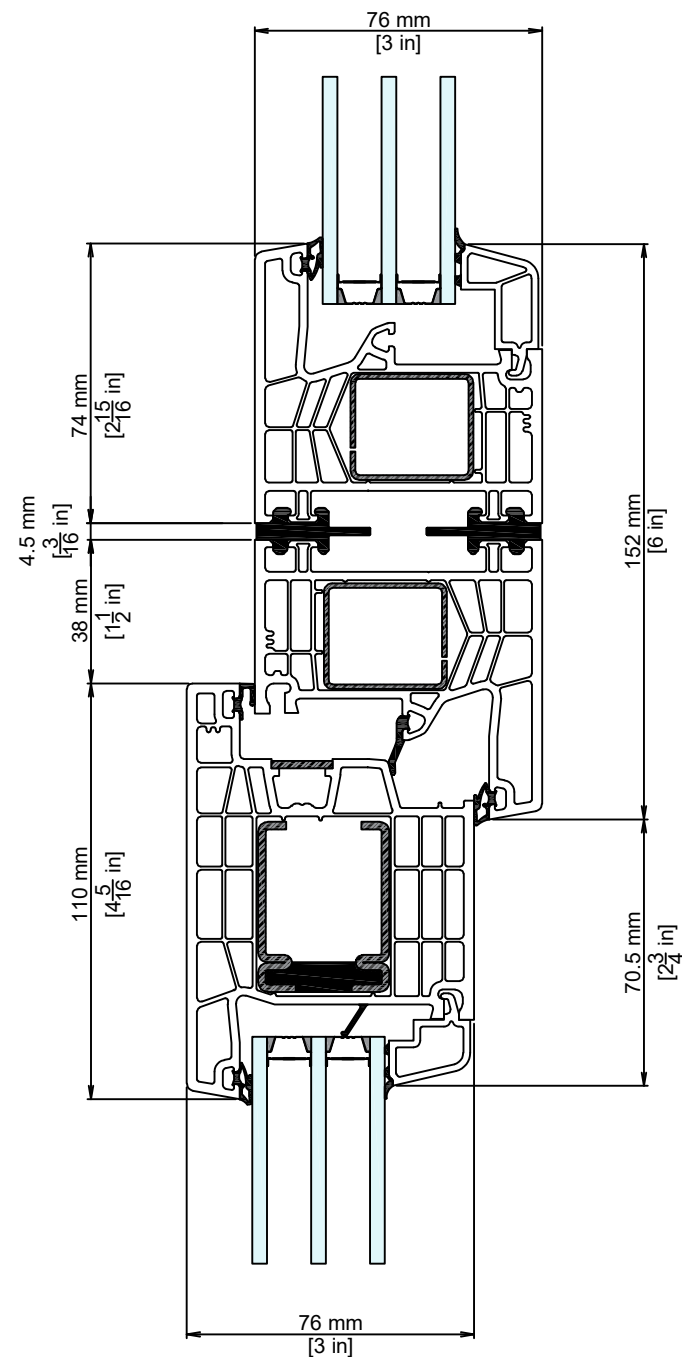

6,7,8,9,10

REVISIONS

NO.	DATE	DESCRIPTION
2.0	8/3/2023	UNITS OF MEASURE CHANGE
3.0	7/10/2024	INSTALLATION CHANGE
4.0	2/14/2025	THERMALLY BROKEN SASH STEEL ADDED
5.0	10/14/2025	ZERO COUPLER & HANDLE DETAIL ADDED
6.0	04/08/2026	CLEAR OPENING WIDTH: 850MM
7.0	5/13/2026	DIMENSIONS ADDED

13 LOW SILL AT FIXED

14 ZERO-COUPLER AT FIXED/SASH

15 H-COUPLER AT FIXED/SASH

PRODUCT SERIES:

DEFENDER 76TS

DOOR CONFIGURATIONS
(AS VIEWED FROM EXTERIOR)

REVISIONS

NO.	DATE	DESCRIPTION
2.0	8/3/2023	UNITS OF MEASURE CHANGE
3.0	7/10/2024	INSTALLATION CHANGE
4.0	2/14/2025	THERMALLY BROKEN SASH STEEL ADDED
5.0	10/14/2025	ZERO COUPLER & HANDLE DETAIL ADDED
6.0	04/08/2026	CLEAR OPENING WIDTH: 850MM
7.0	5/13/2026	DIMENSIONS ADDED

DOOR CONFIGURATIONS
(AS VIEWED FROM EXTERIOR)

CLEAR OPENING

REVISIONS

NO.	DATE	DESCRIPTION
2.0	8/3/2023	UNITS OF MEASURE CHANGE
3.0	7/10/2024	INSTALLATION CHANGE
4.0	2/14/2025	THERMALLY BROKEN SASH STEEL ADDED
5.0	10/14/2025	ZERO COUPLER & HANDLE DETAIL ADDED
6.0	04/08/2026	CLEAR OPENING WIDTH: 850MM
7.0	5/13/2026	DIMENSIONS ADDED