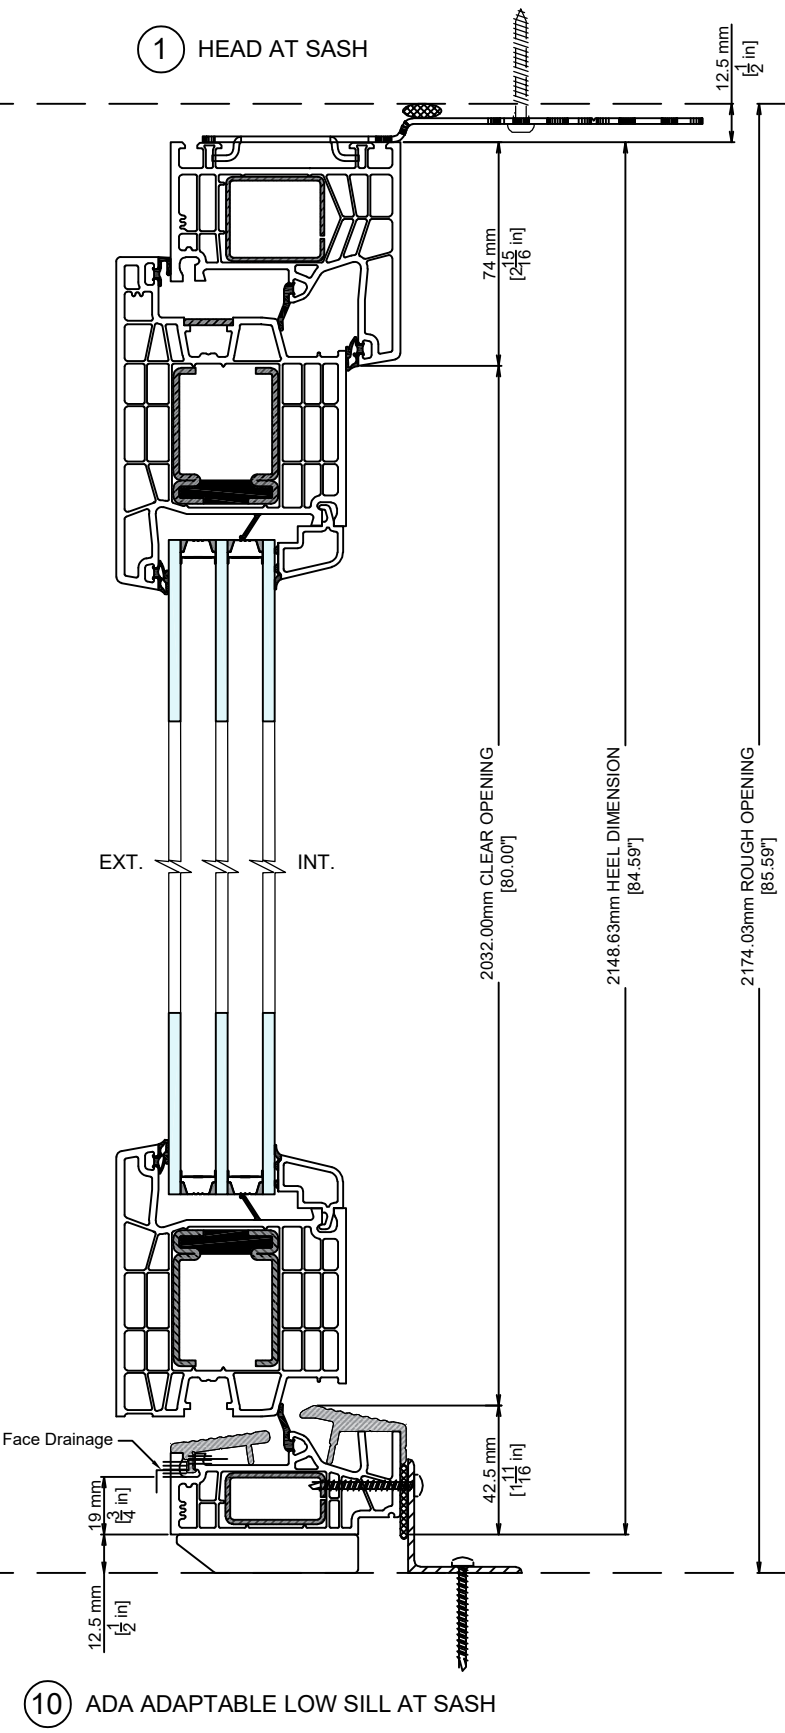

PRODUCT SERIES:

DEFENDER 76TS

DOOR CONFIGURATIONS
(AS VIEWED FROM EXTERIOR)

① HEAD AT SASH

② HINGE JAMB AT SASH

③ HANDLE JAMB AT SASH

④ SASH AT ASTRAGAL

REVISIONS

NO.	DATE	DESCRIPTION
2.0	8/3/2023	UNITS OF MEASURE CHANGE
3.0	7/10/2024	INSTALLATION CHANGE
4.0	2/14/2025	THERMALLY BROKEN SASH STEEL ADDED
5.0	10/14/2025	ZERO COUPLER & HANDLE DETAIL ADDED
6.0	04/08/2026	CLEAR OPENING WIDTH: 850MM
7.0	5/13/2026	DIMENSIONS ADDED

DOOR CONFIGURATIONS
(AS VIEWED FROM EXTERIOR)

CLEAR OPENING

REVISIONS

NO.	DATE	DESCRIPTION
2.0	8/3/2023	UNITS OF MEASURE CHANGE
3.0	7/10/2024	INSTALLATION CHANGE
4.0	2/14/2025	THERMALLY BROKEN SASH STEEL ADDED
5.0	10/14/2025	ZERO COUPLER & HANDLE DETAIL ADDED
6.0	04/08/2026	CLEAR OPENING WIDTH: 850MM
7.0	5/13/2026	DIMENSIONS ADDED