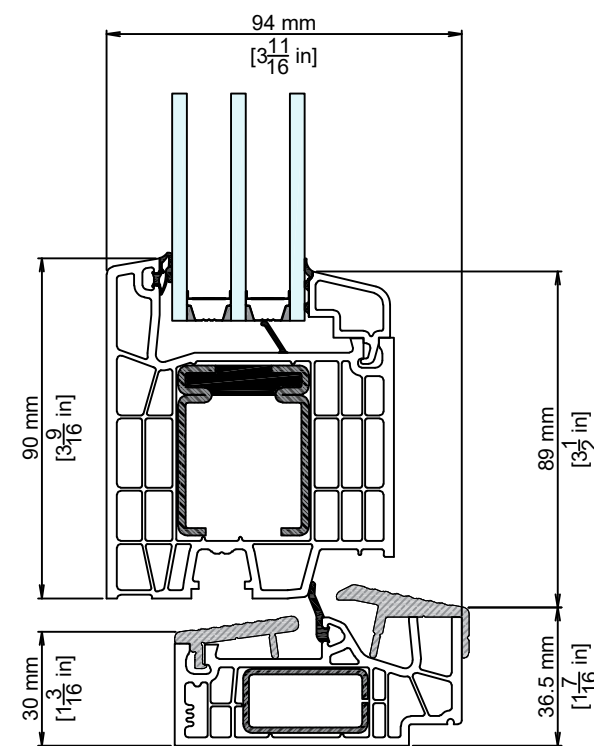

10 ADA ADAPTABLE LOW SILL AT SASH

PRODUCT SERIES:

DEFENDER 76TS

DOOR CONFIGURATIONS
(AS VIEWED FROM EXTERIOR)

6,7,8,9,10

REVISIONS

NO.	DATE	DESCRIPTION
2.0	8/3/2023	UNITS OF MEASURE CHANGE
3.0	7/10/2024	INSTALLATION CHANGE
4.0	2/14/2025	THERMALLY BROKEN SASH STEEL ADDED
5.0	10/14/2025	ZERO COUPLER & HANDLE DETAIL ADDED
6.0	04/08/2026	CLEAR OPENING WIDTH: 850MM
7.0	5/13/2026	DIMENSIONS ADDED

DRAWING TYPE:
OUTSWING TERRACE SWING DOORS

PAGE:

GLASS:
TRIPLE GLAZED

SCALE:
1:2

DRAWN BY:
J.IMBERY

2 of 5