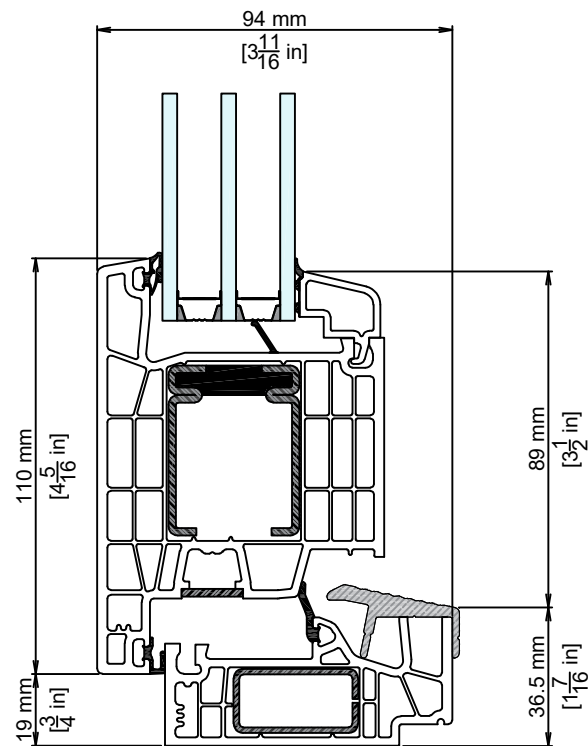

8 EASY ACCESS LOW SILL AT SASH