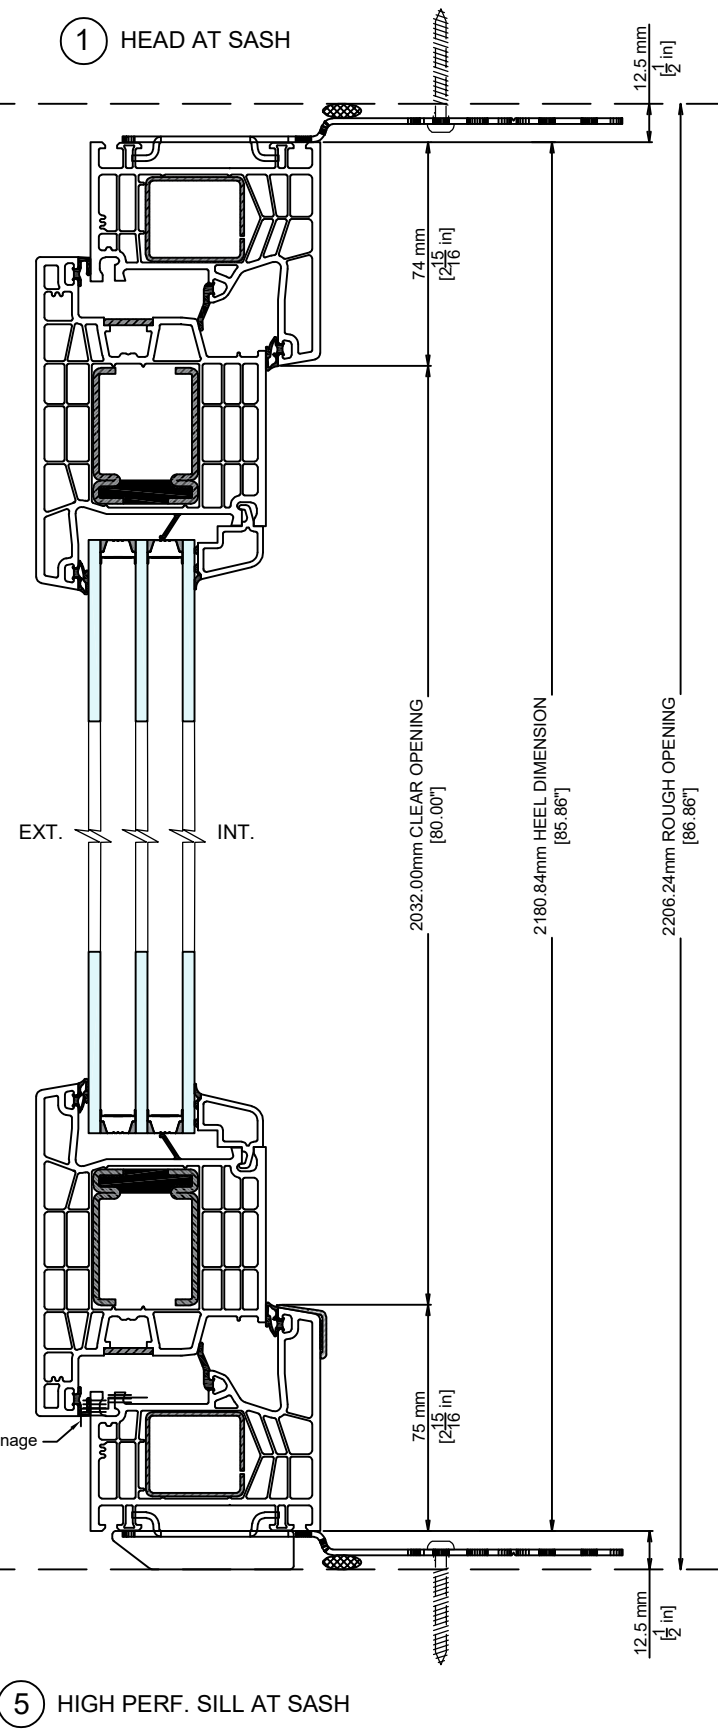

PRODUCT SERIES:

DEFENDER 76TS

DOOR CONFIGURATIONS
(AS VIEWED FROM EXTERIOR)

① HEAD AT SASH

② HINGE JAMB AT SASH

③ HANDLE JAMB AT SASH

④ SASH AT ASTRAGAL

REVISIONS

6,7,8,9,10

REVISIONS

NO.	DATE	DESCRIPTION
2.0	8/3/2023	UNITS OF MEASURE CHANGE
3.0	7/10/2024	INSTALLATION CHANGE
4.0	2/14/2025	THERMALLY BROKEN SASH STEEL ADDED
5.0	10/14/2025	ZERO COUPLER & HANDLE DETAIL ADDED
6.0	04/08/2026	CLEAR OPENING WIDTH: 850MM
7.0	5/13/2026	DIMENSIONS ADDED

DOOR CONFIGURATIONS
(AS VIEWED FROM EXTERIOR)

CLEAR OPENING

REVISIONS

NO.	DATE	DESCRIPTION
2.0	8/3/2023	UNITS OF MEASURE CHANGE
3.0	7/10/2024	INSTALLATION CHANGE
4.0	2/14/2025	THERMALLY BROKEN SASH STEEL ADDED
5.0	10/14/2025	ZERO COUPLER & HANDLE DETAIL ADDED
6.0	04/08/2026	CLEAR OPENING WIDTH: 850MM
7.0	5/13/2026	DIMENSIONS ADDED