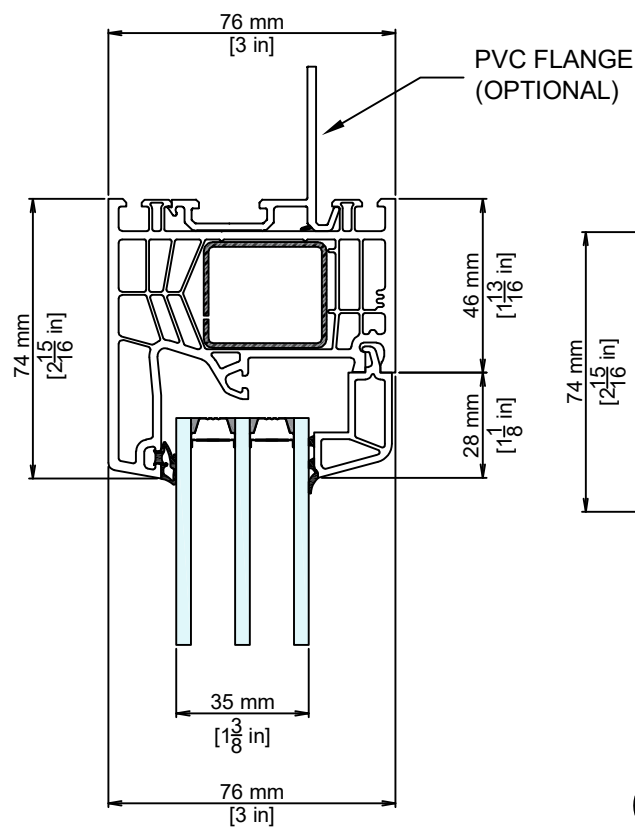

12 HIGH PERF. SILL AT FIXED

11 HEAD/JAMB AT FIXED