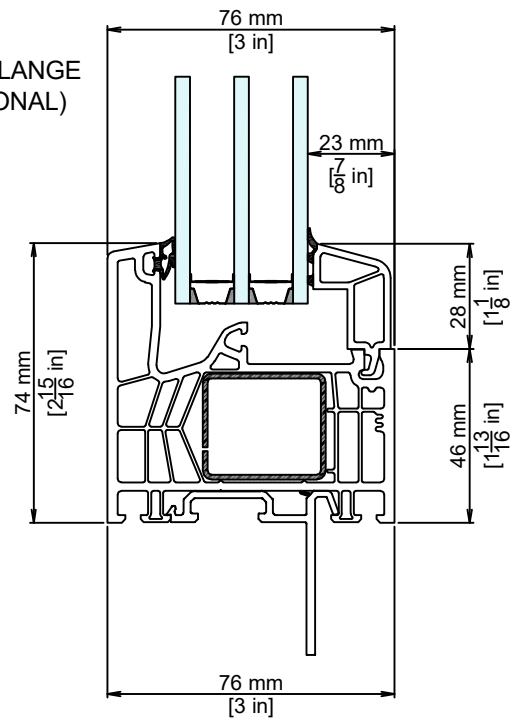

6,7,8,9,10

REVISIONS

NO.	DATE	DESCRIPTION
2.0	8/3/2023	UNITS OF MEASURE CHANGE
3.0	7/10/2024	INSTALLATION CHANGE
4.0	2/14/2025	THERMALLY BROKEN SASH STEEL ADDED
5.0	10/14/2025	ZERO COUPLER & HANDLE DETAIL ADDED
6.0	04/08/2026	CLEAR OPENING WIDTH: 850MM
7.0	5/13/2026	DIMENSIONS ADDED

13 LOW SILL AT FIXED

14 ZERO-COUPLER AT FIXED/SASH

15 H-COUPLER AT FIXED/SASH

PRODUCT SERIES:

DEFENDER 76TS

DOOR CONFIGURATIONS
(AS VIEWED FROM EXTERIOR)

REVISIONS

NO.	DATE	DESCRIPTION
2.0	8/3/2023	UNITS OF MEASURE CHANGE
3.0	7/10/2024	INSTALLATION CHANGE
4.0	2/14/2025	THERMALLY BROKEN SASH STEEL ADDED
5.0	10/14/2025	ZERO COUPLER & HANDLE DETAIL ADDED
6.0	04/08/2026	CLEAR OPENING WIDTH: 850MM
7.0	5/13/2026	DIMENSIONS ADDED

DOOR CONFIGURATIONS
(AS VIEWED FROM EXTERIOR)

CLEAR OPENING

REVISIONS

NO.	DATE	DESCRIPTION
2.0	8/3/2023	UNITS OF MEASURE CHANGE
3.0	7/10/2024	INSTALLATION CHANGE
4.0	2/14/2025	THERMALLY BROKEN SASH STEEL ADDED
5.0	10/14/2025	ZERO COUPLER & HANDLE DETAIL ADDED
6.0	04/08/2026	CLEAR OPENING WIDTH: 850MM
7.0	5/13/2026	DIMENSIONS ADDED