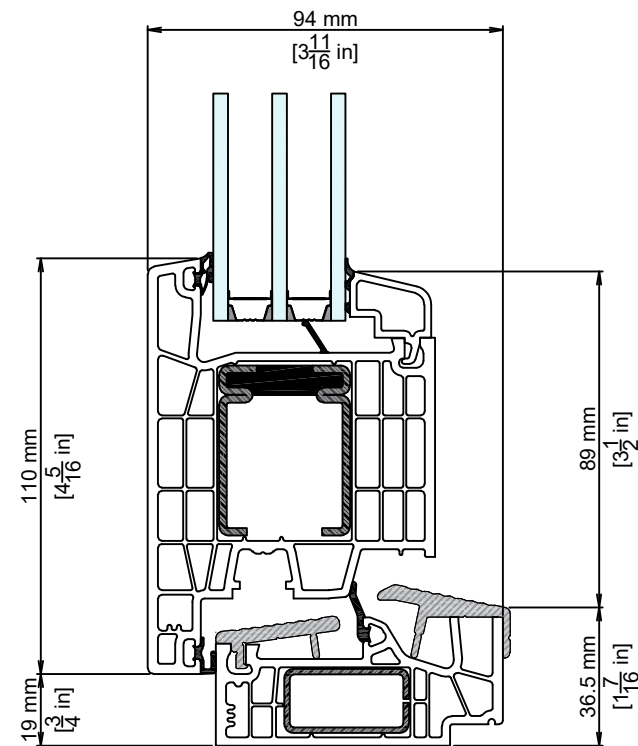

9 EASY ACCESS LOW SILL AT SASH (QUICKLATCH HARDWARE)