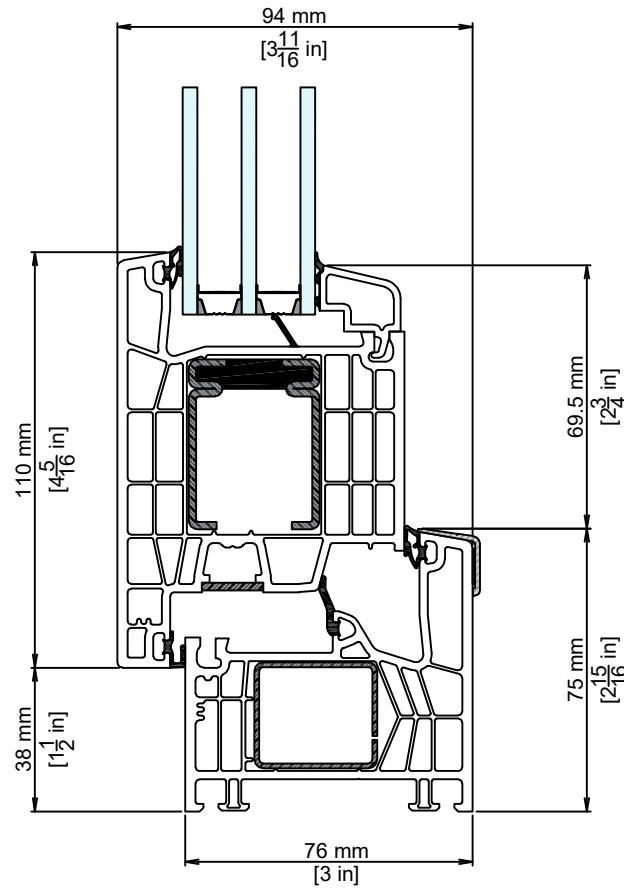

5 HIGH PERF. SILL AT SASH