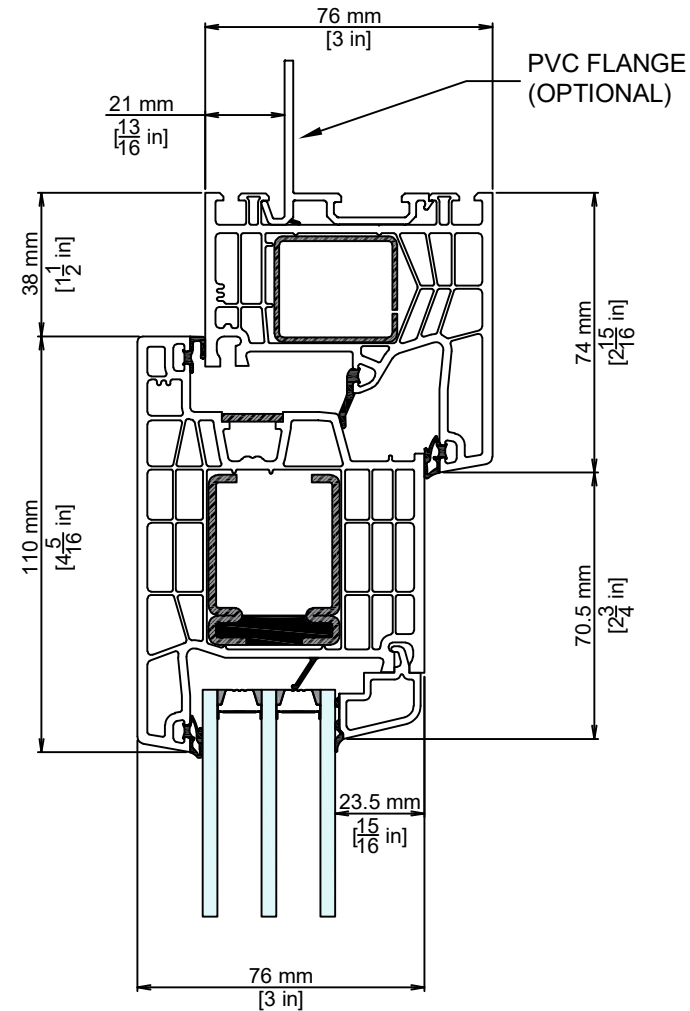

PRODUCT SERIES:

DEFENDER 76TS

DOOR CONFIGURATIONS
(AS VIEWED FROM EXTERIOR)

① HEAD AT SASH

② HINGE JAMB AT SASH

③ HANDLE JAMB AT SASH

④ SASH AT ASTRAGAL

REVISIONS

NO.	DATE	DESCRIPTION
2.0	8/3/2023	UNITS OF MEASURE CHANGE
3.0	7/10/2024	INSTALLATION CHANGE
4.0	2/14/2025	THERMALLY BROKEN SASH STEEL ADDED
5.0	10/14/2025	ZERO COUPLER & HANDLE DETAIL ADDED
6.0	04/08/2026	CLEAR OPENING WIDTH: 850MM
7.0	5/13/2026	DIMENSIONS ADDED

DOOR CONFIGURATIONS
(AS VIEWED FROM EXTERIOR)

CLEAR OPENING

REVISIONS

NO.	DATE	DESCRIPTION
2.0	8/3/2023	UNITS OF MEASURE CHANGE
3.0	7/10/2024	INSTALLATION CHANGE
4.0	2/14/2025	THERMALLY BROKEN SASH STEEL ADDED
5.0	10/14/2025	ZERO COUPLER & HANDLE DETAIL ADDED
6.0	04/08/2026	CLEAR OPENING WIDTH: 850MM
7.0	5/13/2026	DIMENSIONS ADDED