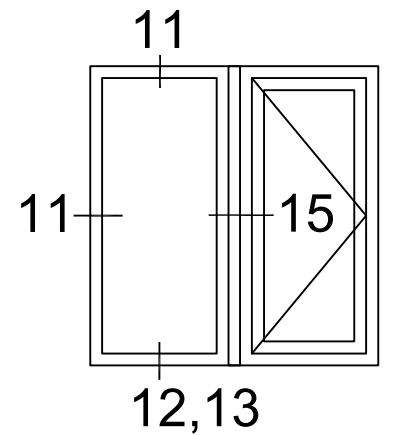

13 LOW SILL AT FIXED

14 ZERO-COUPLER AT FIXED/SASH

15 H-COUPLER AT FIXED/SASH

PRODUCT SERIES:

DEFENDER 76TS

DOOR CONFIGURATIONS
(AS VIEWED FROM EXTERIOR)

REVISIONS

NO.	DATE	DESCRIPTION
2.0	8/3/2023	UNITS OF MEASURE CHANGE
3.0	7/10/2024	INSTALLATION CHANGE
4.0	2/14/2025	THERMALLY BROKEN SASH STEEL ADDED
5.0	10/14/2025	ZERO COUPLER & HANDLE DETAIL ADDED
6.0	04/08/2026	CLEAR OPENING WIDTH: 850MM
7.0	5/13/2026	DIMENSIONS ADDED

DOOR CONFIGURATIONS
(AS VIEWED FROM EXTERIOR)

CLEAR OPENING

REVISIONS

NO.	DATE	DESCRIPTION
2.0	8/3/2023	UNITS OF MEASURE CHANGE
3.0	7/10/2024	INSTALLATION CHANGE
4.0	2/14/2025	THERMALLY BROKEN SASH STEEL ADDED
5.0	10/14/2025	ZERO COUPLER & HANDLE DETAIL ADDED
6.0	04/08/2026	CLEAR OPENING WIDTH: 850MM
7.0	5/13/2026	DIMENSIONS ADDED