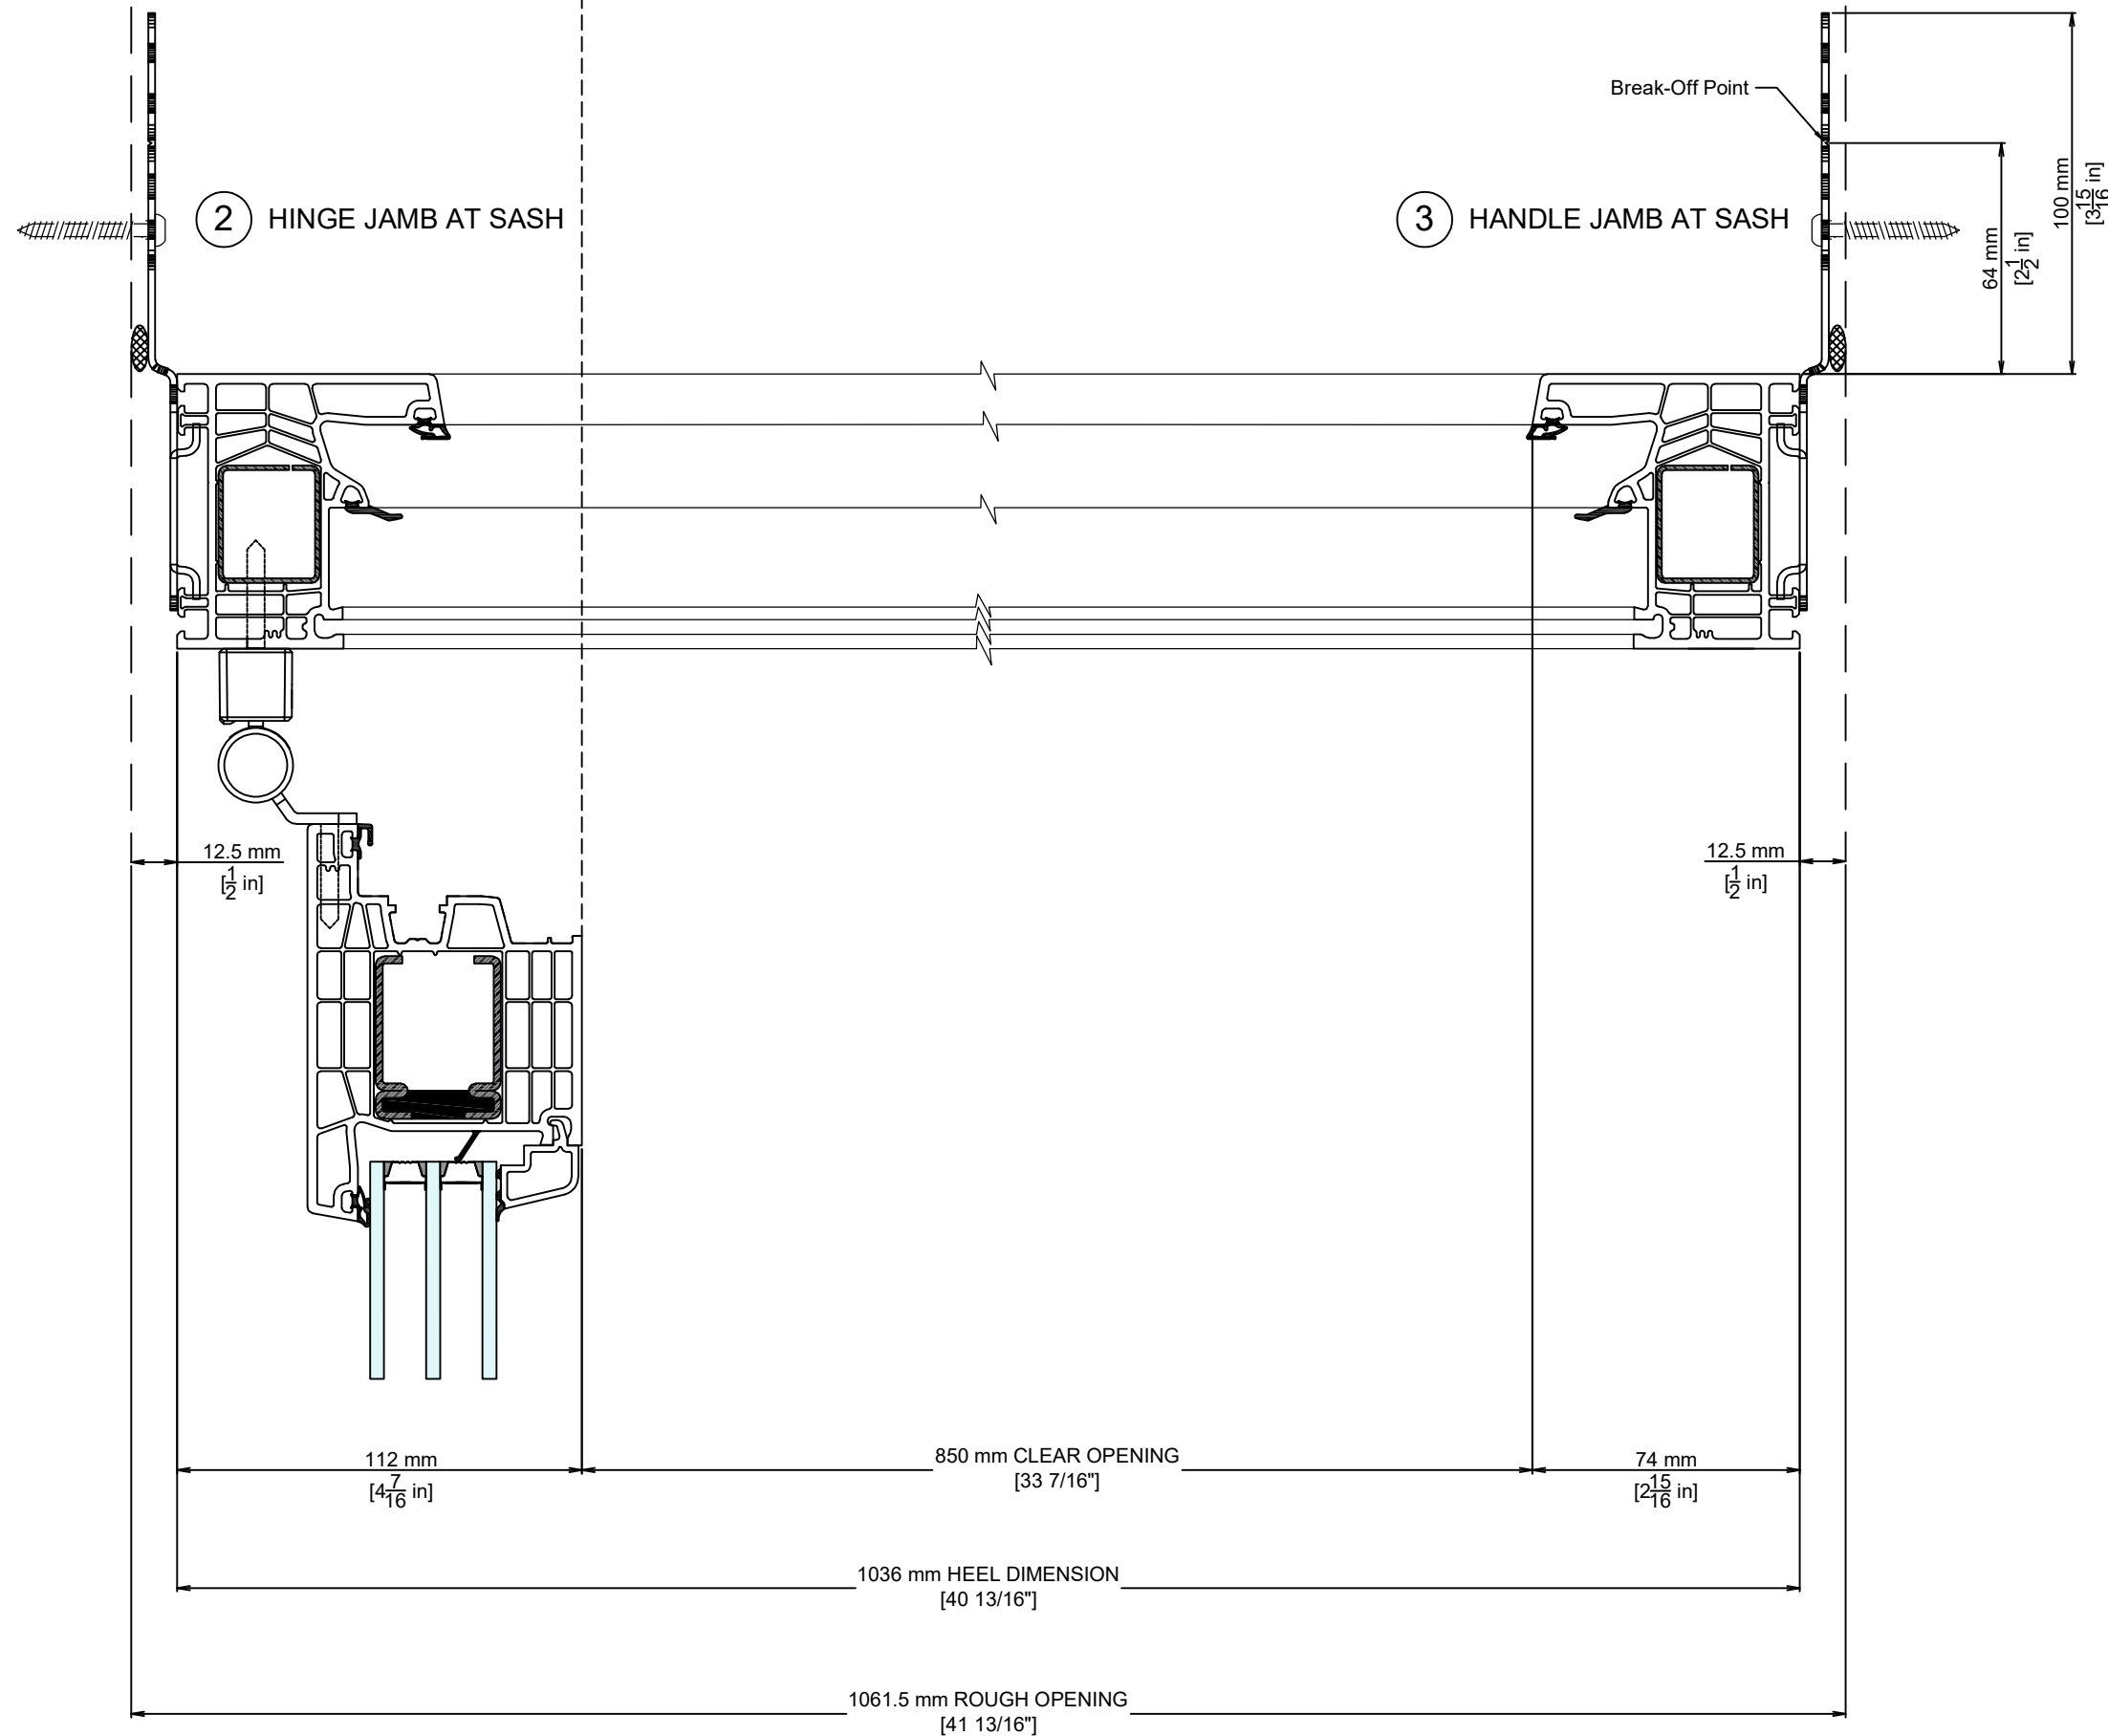

PRODUCT SERIES:

DEFENDER 76TS

DOOR CONFIGURATIONS
(AS VIEWED FROM EXTERIOR)

① HEAD AT SASH

② HINGE JAMB AT SASH

③ HANDLE JAMB AT SASH

④ SASH AT ASTRAGAL

REVISIONS

DOOR CONFIGURATIONS
(AS VIEWED FROM EXTERIOR)

CLEAR OPENING

REVISIONS

NO.	DATE	DESCRIPTION
2.0	8/3/2023	UNITS OF MEASURE CHANGE
3.0	7/10/2024	INSTALLATION CHANGE
4.0	2/14/2025	THERMALLY BROKEN SASH STEEL ADDED
5.0	10/14/2025	ZERO COUPLER & HANDLE DETAIL ADDED
6.0	04/08/2026	CLEAR OPENING WIDTH: 850MM
7.0	5/13/2026	DIMENSIONS ADDED

DRAWING TYPE:
OUTSWING TERRACE SWING DOORS

PAGE:

GLASS:
TRIPLE GLAZED

SCALE:
1:2

DRAWN BY:
J.IMBERY

4 of 5

PRODUCT SERIES:

DEFENDER 76TS