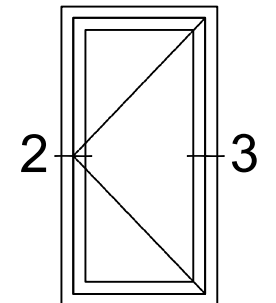

DRAWING TYPE:
OUTSWING TERRACE SWING DOORS

PAGE:

GLASS:
TRIPLE GLAZED

SCALE:
1:2

DRAWN BY:
J.IMBERY

3 of 5

PRODUCT SERIES:

DEFENDER 76TS

DOOR CONFIGURATIONS
(AS VIEWED FROM EXTERIOR)

CLEAR OPENING

REVISIONS

NO.	DATE	DESCRIPTION
2.0	8/3/2023	UNITS OF MEASURE CHANGE
3.0	7/10/2024	INSTALLATION CHANGE
4.0	2/14/2025	THERMALLY BROKEN SASH STEEL ADDED
5.0	10/14/2025	ZERO COUPLER & HANDLE DETAIL ADDED
6.0	04/08/2026	CLEAR OPENING WIDTH: 850MM
7.0	5/13/2026	DIMENSIONS ADDED