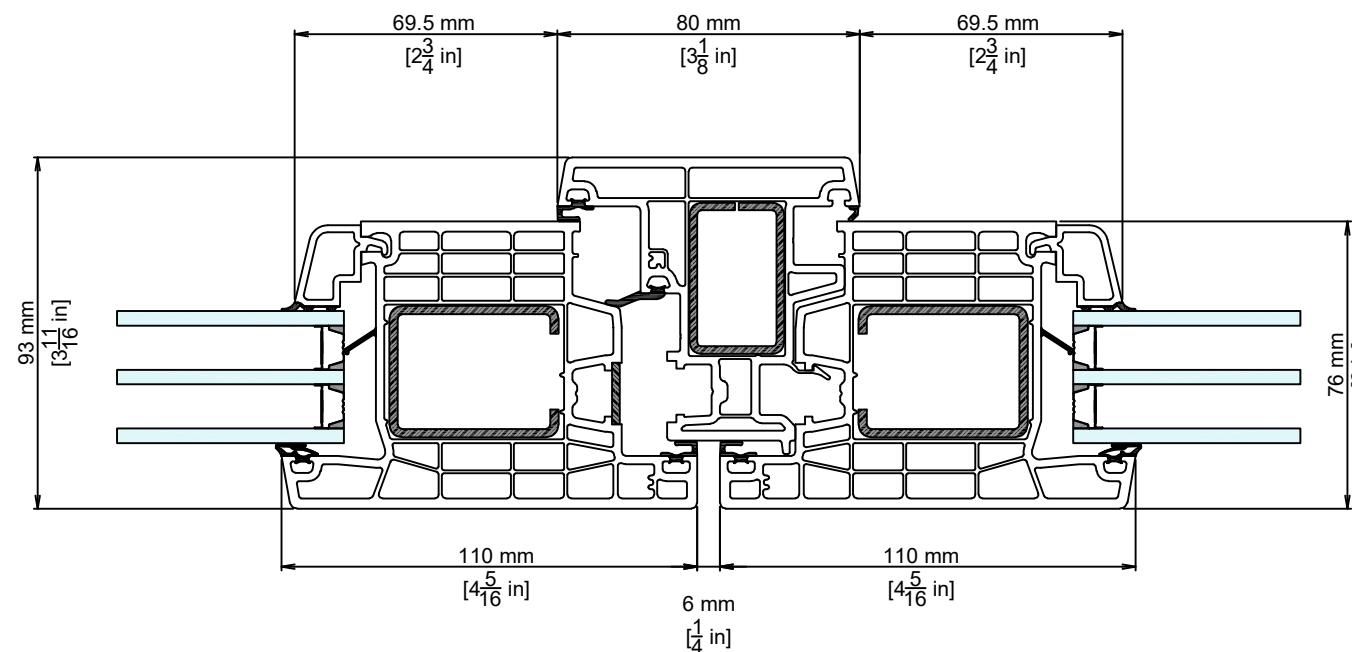

PRODUCT SERIES:

DEFENDER 76TS

DOOR CONFIGURATIONS
(AS VIEWED FROM EXTERIOR)

① HEAD AT SASH

② HINGE JAMB AT SASH

③ HANDLE JAMB AT SASH

④ SASH AT ASTRAGAL

REVISIONS

NO.	DATE	DESCRIPTION
2.0	8/3/2023	UNITS OF MEASURE CHANGE
3.0	7/10/2024	INSTALLATION CHANGE
4.0	2/14/2025	THERMALLY BROKEN SASH STEEL ADDED
5.0	10/14/2025	ZERO COUPLER & HANDLE DETAIL ADDED
6.0	04/08/2026	CLEAR OPENING WIDTH: 850MM
7.0	5/13/2026	DIMENSIONS ADDED

6,7,8,9,10

REVISIONS

NO.	DATE	DESCRIPTION
2.0	8/3/2023	UNITS OF MEASURE CHANGE
3.0	7/10/2024	INSTALLATION CHANGE
4.0	2/14/2025	THERMALLY BROKEN SASH STEEL ADDED
5.0	10/14/2025	ZERO COUPLER & HANDLE DETAIL ADDED
6.0	04/08/2026	CLEAR OPENING WIDTH: 850MM
7.0	5/13/2026	DIMENSIONS ADDED

DOOR CONFIGURATIONS
(AS VIEWED FROM EXTERIOR)

CLEAR OPENING

REVISIONS

NO.	DATE	DESCRIPTION
2.0	8/3/2023	UNITS OF MEASURE CHANGE
3.0	7/10/2024	INSTALLATION CHANGE
4.0	2/14/2025	THERMALLY BROKEN SASH STEEL ADDED
5.0	10/14/2025	ZERO COUPLER & HANDLE DETAIL ADDED
6.0	04/08/2026	CLEAR OPENING WIDTH: 850MM
7.0	5/13/2026	DIMENSIONS ADDED