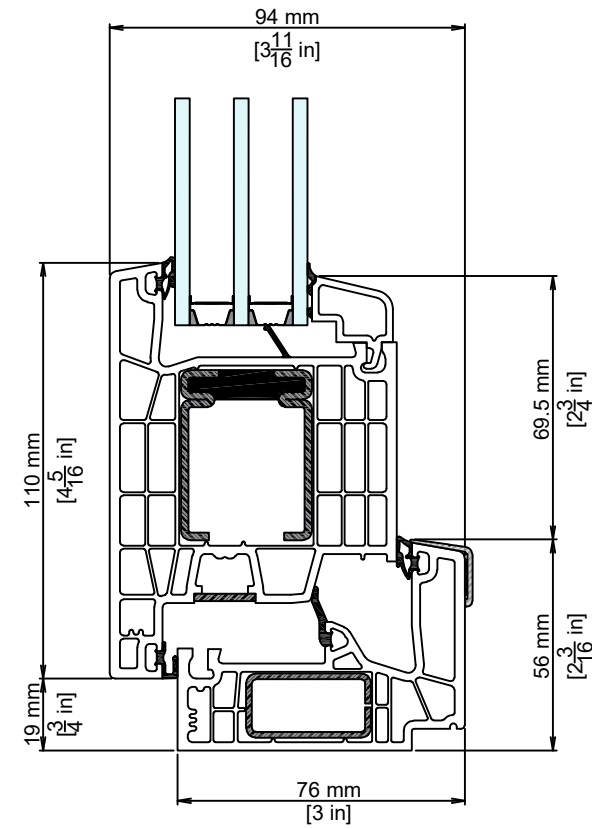

7 HIGH PERF. LOW SILL AT SASH