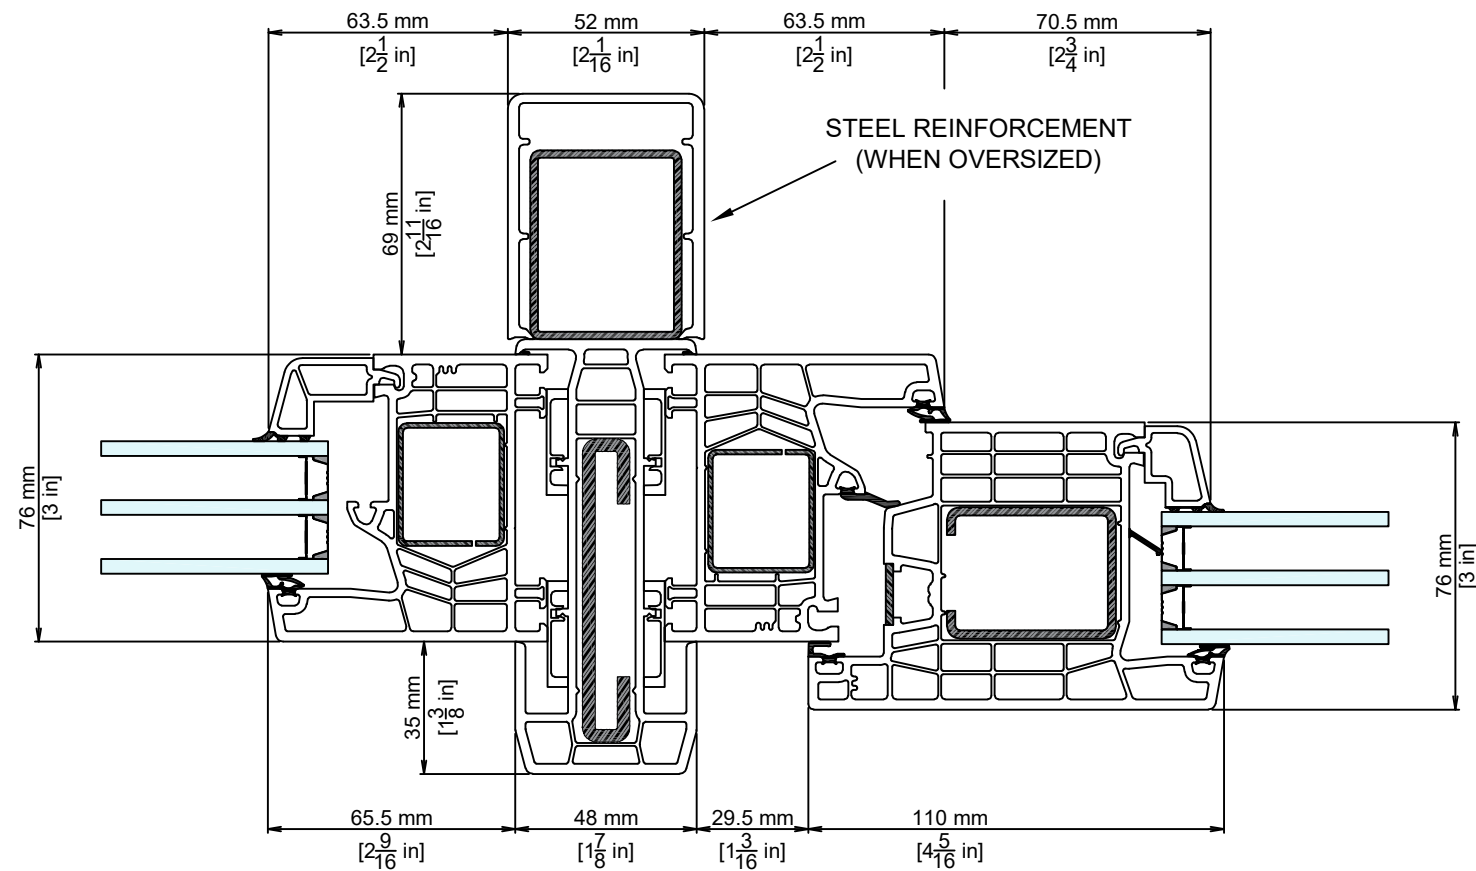

15 H-COUPLER AT FIXED/SASH