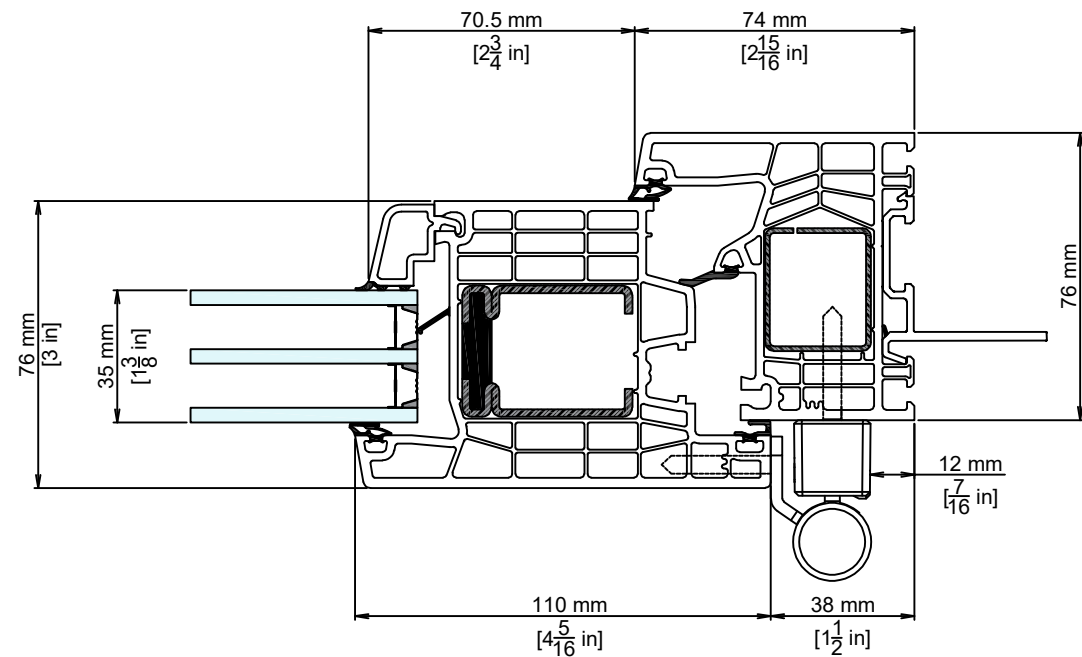

PRODUCT SERIES:

DEFENDER 76TS

DOOR CONFIGURATIONS
(AS VIEWED FROM EXTERIOR)

① HEAD AT SASH

② HINGE JAMB AT SASH

③ HANDLE JAMB AT SASH

④ SASH AT ASTRAGAL

REVISIONS

NO.	DATE	DESCRIPTION
2.0	8/3/2023	UNITS OF MEASURE CHANGE
3.0	7/10/2024	INSTALLATION CHANGE
4.0	2/14/2025	THERMALLY BROKEN SASH STEEL ADDED
5.0	10/14/2025	ZERO COUPLER & HANDLE DETAIL ADDED
6.0	04/08/2026	CLEAR OPENING WIDTH: 850MM
7.0	5/13/2026	DIMENSIONS ADDED

6,7,8,9,10

REVISIONS

NO.	DATE	DESCRIPTION
2.0	8/3/2023	UNITS OF MEASURE CHANGE
3.0	7/10/2024	INSTALLATION CHANGE
4.0	2/14/2025	THERMALLY BROKEN SASH STEEL ADDED
5.0	10/14/2025	ZERO COUPLER & HANDLE DETAIL ADDED
6.0	04/08/2026	CLEAR OPENING WIDTH: 850MM
7.0	5/13/2026	DIMENSIONS ADDED

DOOR CONFIGURATIONS
(AS VIEWED FROM EXTERIOR)

CLEAR OPENING

REVISIONS

NO.	DATE	DESCRIPTION
2.0	8/3/2023	UNITS OF MEASURE CHANGE
3.0	7/10/2024	INSTALLATION CHANGE
4.0	2/14/2025	THERMALLY BROKEN SASH STEEL ADDED
5.0	10/14/2025	ZERO COUPLER & HANDLE DETAIL ADDED
6.0	04/08/2026	CLEAR OPENING WIDTH: 850MM
7.0	5/13/2026	DIMENSIONS ADDED