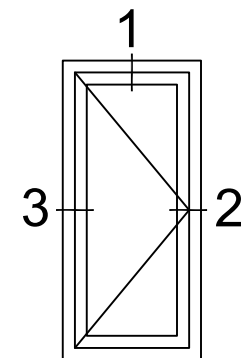

PRODUCT SERIES:

DEFENDER 76TS

DOOR CONFIGURATIONS
(AS VIEWED FROM EXTERIOR)

① HEAD AT SASH

② HINGE JAMB AT SASH

③ HANDLE JAMB AT SASH

④ SASH AT ASTRAGAL

REVISIONS

NO.	DATE	DESCRIPTION
2.0	8/3/2023	UNITS OF MEASURE CHANGE
3.0	7/10/2024	INSTALLATION CHANGE
4.0	2/14/2025	THERMALLY BROKEN SASH STEEL ADDED
5.0	10/14/2025	ZERO COUPLER & HANDLE DETAIL ADDED
6.0	04/08/2026	CLEAR OPENING WIDTH: 850MM
7.0	5/13/2026	DIMENSIONS ADDED

DOOR CONFIGURATIONS
(AS VIEWED FROM EXTERIOR)

CLEAR OPENING

REVISIONS

NO.	DATE	DESCRIPTION
2.0	8/3/2023	UNITS OF MEASURE CHANGE
3.0	7/10/2024	INSTALLATION CHANGE
4.0	2/14/2025	THERMALLY BROKEN SASH STEEL ADDED
5.0	10/14/2025	ZERO COUPLER & HANDLE DETAIL ADDED
6.0	04/08/2026	CLEAR OPENING WIDTH: 850MM
7.0	5/13/2026	DIMENSIONS ADDED