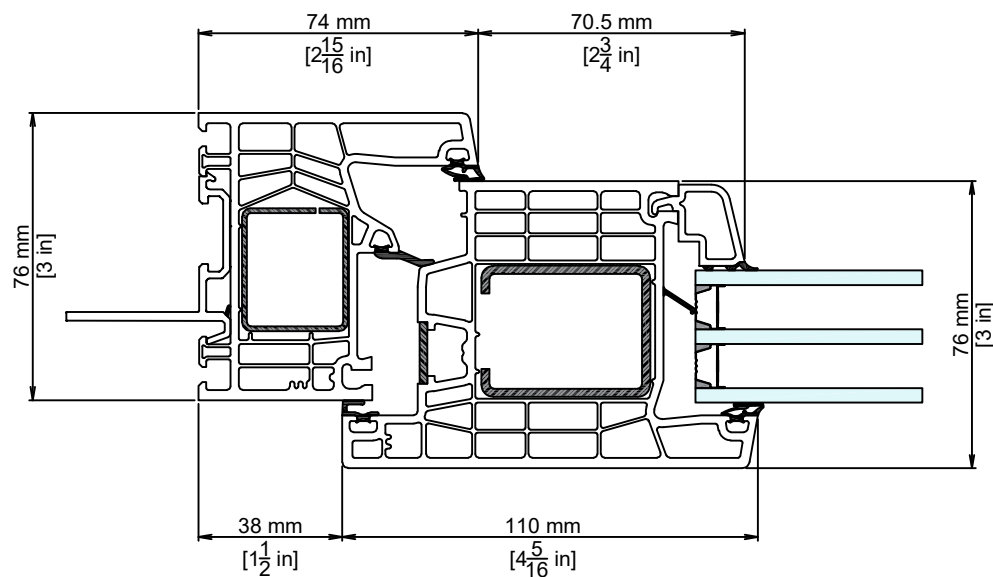

PRODUCT SERIES:

DEFENDER 76TS

DOOR CONFIGURATIONS
(AS VIEWED FROM EXTERIOR)

① HEAD AT SASH

② HINGE JAMB AT SASH

③ HANDLE JAMB AT SASH

④ SASH AT ASTRAGAL

REVISIONS

NO.	DATE	DESCRIPTION
2.0	8/3/2023	UNITS OF MEASURE CHANGE
3.0	7/10/2024	INSTALLATION CHANGE
4.0	2/14/2025	THERMALLY BROKEN SASH STEEL ADDED
5.0	10/14/2025	ZERO COUPLER & HANDLE DETAIL ADDED
6.0	04/08/2026	CLEAR OPENING WIDTH: 850MM
7.0	5/13/2026	DIMENSIONS ADDED

6,7,8,9,10

REVISIONS

NO.	DATE	DESCRIPTION
2.0	8/3/2023	UNITS OF MEASURE CHANGE
3.0	7/10/2024	INSTALLATION CHANGE
4.0	2/14/2025	THERMALLY BROKEN SASH STEEL ADDED
5.0	10/14/2025	ZERO COUPLER & HANDLE DETAIL ADDED
6.0	04/08/2026	CLEAR OPENING WIDTH: 850MM
7.0	5/13/2026	DIMENSIONS ADDED

DOOR CONFIGURATIONS
(AS VIEWED FROM EXTERIOR)

CLEAR OPENING

REVISIONS

NO.	DATE	DESCRIPTION
2.0	8/3/2023	UNITS OF MEASURE CHANGE
3.0	7/10/2024	INSTALLATION CHANGE
4.0	2/14/2025	THERMALLY BROKEN SASH STEEL ADDED
5.0	10/14/2025	ZERO COUPLER & HANDLE DETAIL ADDED
6.0	04/08/2026	CLEAR OPENING WIDTH: 850MM
7.0	5/13/2026	DIMENSIONS ADDED