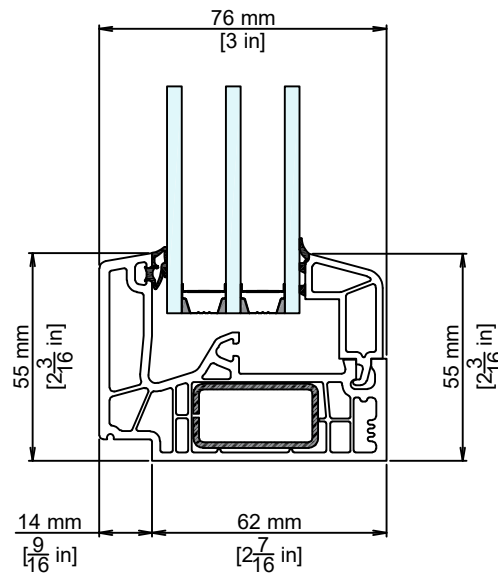

6,7,8,9,10

REVISIONS

NO.	DATE	DESCRIPTION
2.0	8/3/2023	UNITS OF MEASURE CHANGE
3.0	7/10/2024	INSTALLATION CHANGE
4.0	2/14/2025	THERMALLY BROKEN SASH STEEL ADDED
5.0	10/14/2025	ZERO COUPLER & HANDLE DETAIL ADDED
6.0	04/08/2026	CLEAR OPENING WIDTH: 850MM
7.0	5/13/2026	DIMENSIONS ADDED

13 LOW SILL AT FIXED

14 ZERO-COUPLER AT FIXED/SASH

15 H-COUPLER AT FIXED/SASH

PRODUCT SERIES:

DEFENDER 76TS

DOOR CONFIGURATIONS
(AS VIEWED FROM EXTERIOR)

REVISIONS

NO.	DATE	DESCRIPTION
2.0	8/3/2023	UNITS OF MEASURE CHANGE
3.0	7/10/2024	INSTALLATION CHANGE
4.0	2/14/2025	THERMALLY BROKEN SASH STEEL ADDED
5.0	10/14/2025	ZERO COUPLER & HANDLE DETAIL ADDED
6.0	04/08/2026	CLEAR OPENING WIDTH: 850MM
7.0	5/13/2026	DIMENSIONS ADDED

DOOR CONFIGURATIONS
(AS VIEWED FROM EXTERIOR)

CLEAR OPENING

REVISIONS

NO.	DATE	DESCRIPTION
2.0	8/3/2023	UNITS OF MEASURE CHANGE
3.0	7/10/2024	INSTALLATION CHANGE
4.0	2/14/2025	THERMALLY BROKEN SASH STEEL ADDED
5.0	10/14/2025	ZERO COUPLER & HANDLE DETAIL ADDED
6.0	04/08/2026	CLEAR OPENING WIDTH: 850MM
7.0	5/13/2026	DIMENSIONS ADDED