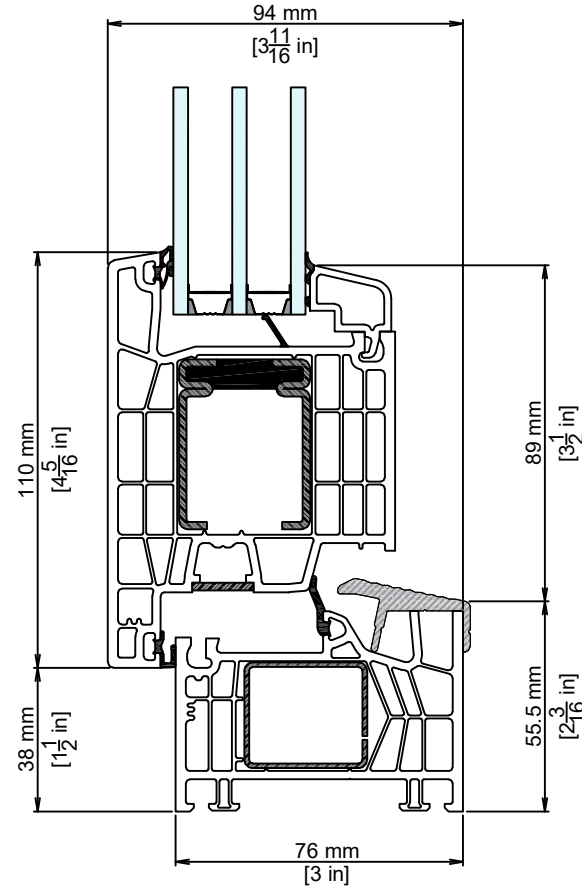

6 EASY ACCESS SILL AT SASH